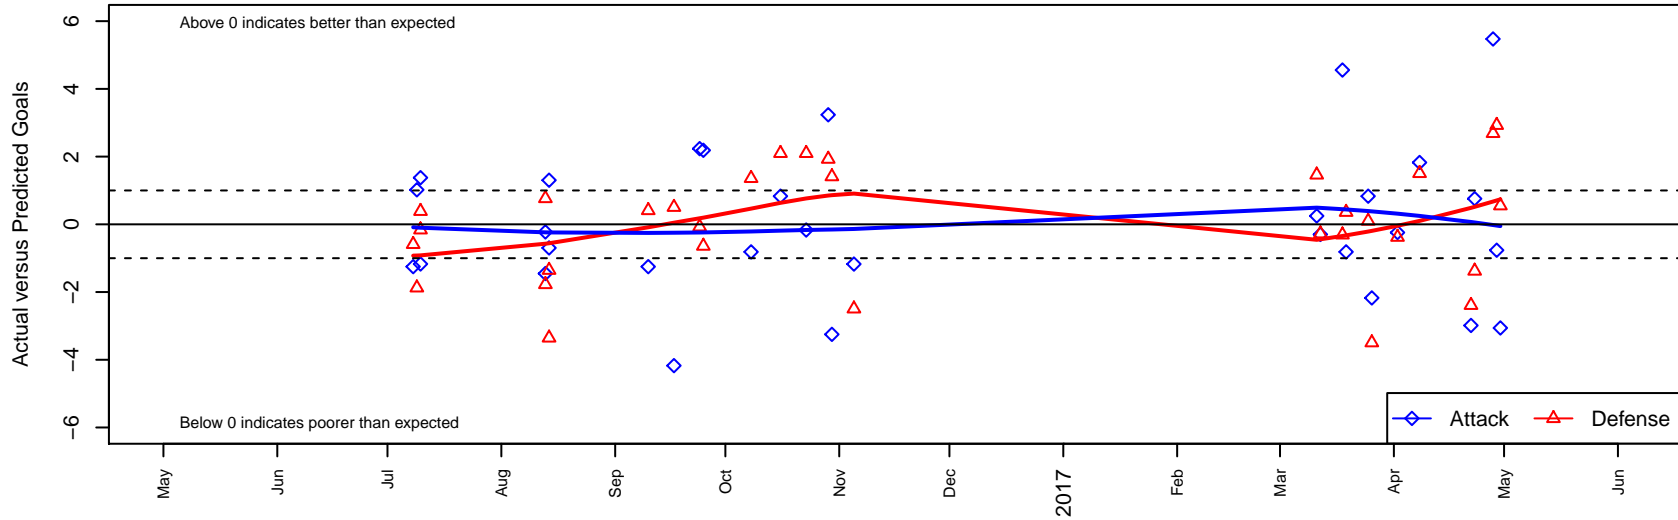

# Central WA SA Navy B06

Central WA Soccer Academy  
 Yakima, WA  
 B06 total strength=847  
 attack=2.35 defense=0.59  
 fall league = PSPL WSPL 1 U11  
 spr league = Spr PSPL SuperLeague 1 U11  
 notes= Strom 2016

**Central WA SA Navy B06**  
 Dots are actual minus expected GF (blue circles) and GA (red triangles).  
 Blue line is smoothed change in attack strength. Red is smoothed change in defense strength.

**attack and defense variance (black dot)  
relative to other teams  
and top 10 in region**