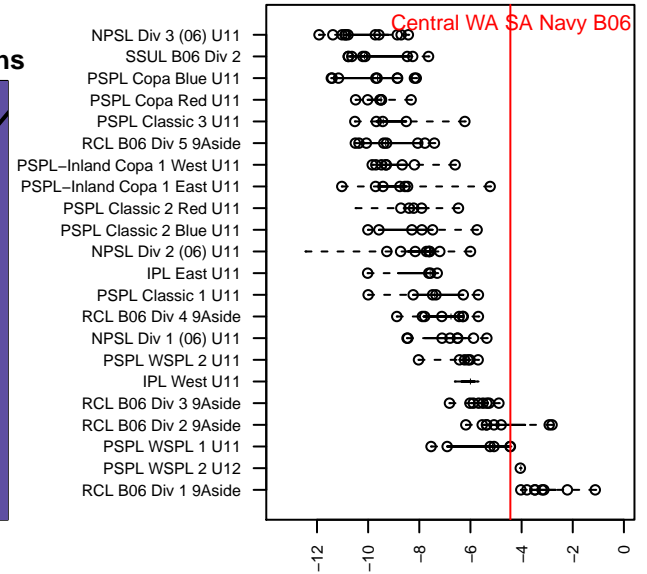

**attack and defense rating
relative to others at age
and all opponents in last 13 months**