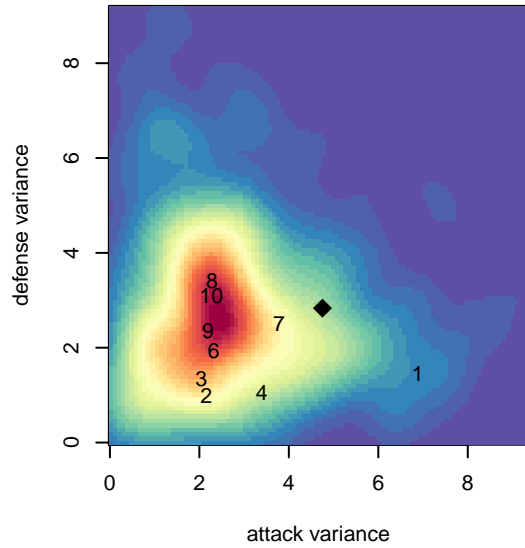

# Central WA SA Navy B06

Central WA Soccer Academy  
 Yakima, WA  
 B06 total strength=847  
 attack=2.35 defense=0.59  
 fall league = PSPL WSPL 1 U11  
 spr league = Spr PSPL SuperLeague 1 U11  
 notes= Strom 2016

**Central WA SA Navy B06**  
 Dots are actual minus expected GF (blue circles) and GA (red triangles).  
 Blue line is smoothed change in attack strength. Red is smoothed change in defense strength.

**attack and defense variance (black dot)  
relative to other teams  
and top 10 in region**